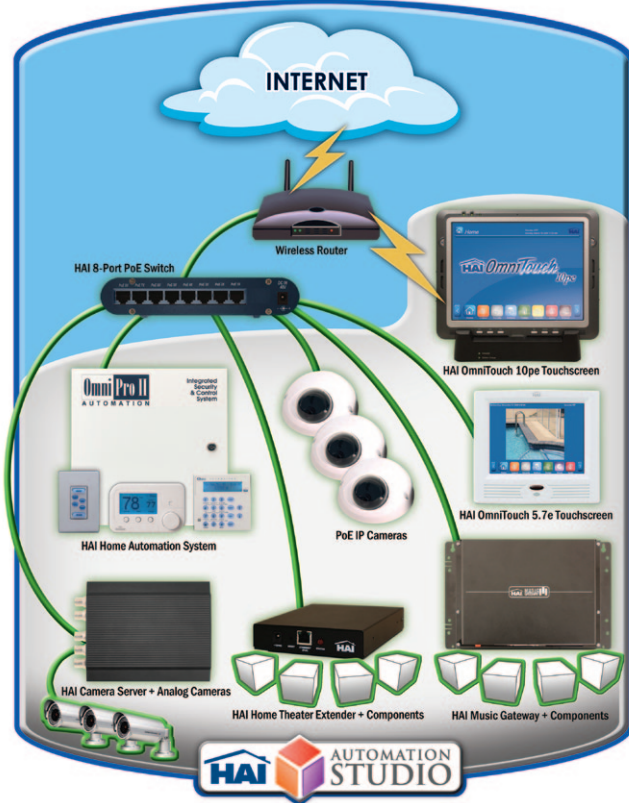

THE HAI IP-BASED PRODUCT SUITE

Selections can be made by artist, title, genre, or playlist. Album art and other meta-data can even be viewed. Where a Hi-Fi by HAI or other multi-room audio system is available, the Music Gateway can be fully integrated.

And there is a reason HAI calls it the *Music Gateway*: included is HAI's advanced WL3 software for home control and IP camera integration. With WL3, homeowners can access not only their music, but their entire home automation system. Users can access via mobile devices such as the iPhone™, BlackBerry™, Windows™ Phones, Android™ Phones, or any web browser. With WL3, record and play videos from IP cameras based on system events including motion, alarm, and door openings. The Music Gateway is the perfect access point for all your needs.

Entertainment use is just as convenient. Easily set up and load music to the Music Gateway from a computer. Store thousands of song titles on the 500GB internal hard drive. Album cover art is also automatically loaded. Control song selection using the IP-based OmniTouch 10p or OmniTouch 5.7e Touchscreens.