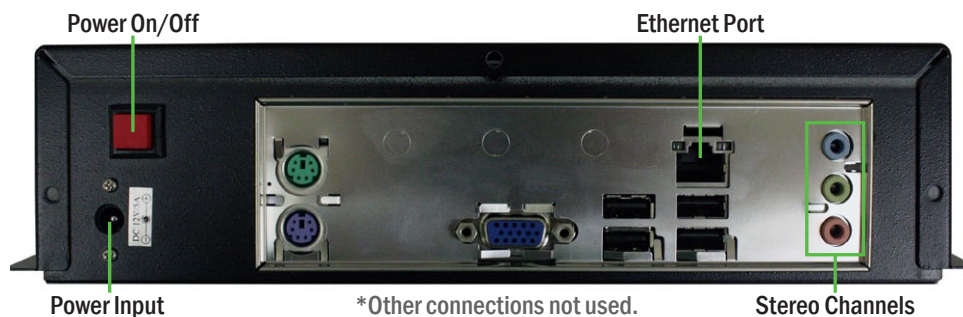

*Other connections not used.

INCLUDED WITH PACKAGE	
HAI Music Gateway w/mounting plate	84A00-1
120V Power Cord	-
Documentation	-

ACCESSORIES	
HAI OmniTouch 5.7e Touchscreen	53A00-2
HAI OmniTouch 10p Portable Touchscreen	67A00-1
HAI Indoor/Outdoor IP Camera	68A11-1
Hi-Fi by HAI	62A00-1/62A00-2