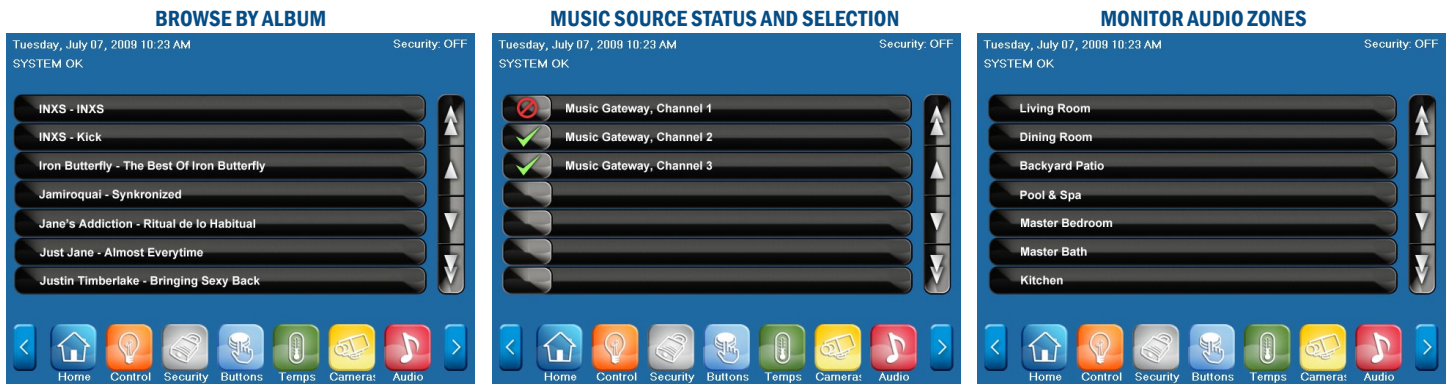

- Utilizes IP-based Touchscreens (OmniTouch 5.7e, 10p, 10pe)

- Plays audio off the built-in hard drive or can play off a network share.

- Includes HAI's WL3 software which allows remote access via Internet or mobile device such as an iPhone.

THE HAI IP-BASED PRODUCT SUITE

Selections can be made by artist, title, genre, or playlist. Album art and other meta-data can even be viewed. Where a Hi-Fi by HAI or other multi-room audio system is available, the Music Gateway can be fully integrated.

And there is a reason HAI calls it the *Music Gateway*: included is HAI's advanced WL3 software for home control and IP camera integration. With WL3, homeowners can access not only their music, but their entire home automation system. Users can access via mobile devices such as the iPhone™, BlackBerry™, Windows™ Phones, Android™ Phones, or any web browser. With WL3, record and play videos from IP cameras based on system events including motion, alarm, and door openings. The Music Gateway is the perfect access point for all your needs.

Entertainment use is just as convenient. Easily set up and load music to the Music Gateway from a computer. Store thousands of song titles on the 500GB internal hard drive. Album cover art is also automatically loaded. Control song selection using the IP-based OmniTouch 10p or OmniTouch 5.7e Touchscreens.