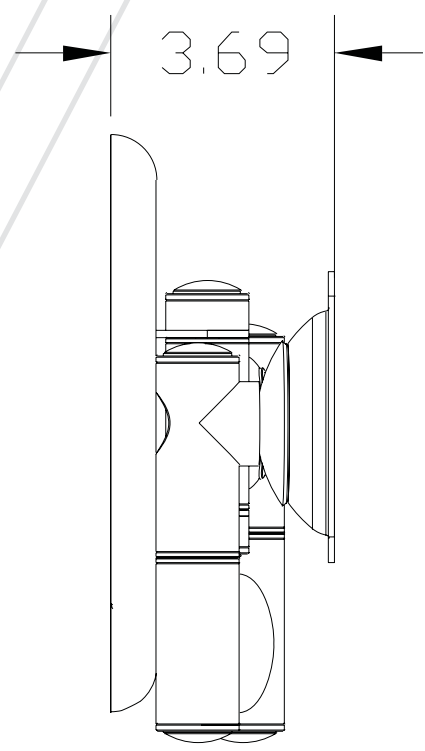

Features

- Fits displays from 17" - 40"
- VESA 75/100/200x100mm compatible
- 15° tilt up or down
- 180° swing, left and right
- 360° screen rotation
- 3.5"-17" extension from wall
- Cable routing inside arms
- Patented Radial Glide Technology™
- Lifetime Guarantee

AM2 fits 17"-40" LCD/plasma displays

Model: AM2
Retail: \$99.99

Color: Silver

Fits: 17"-40" Displays

Dimensions: 3.9"x10"x10"

Max Load: 50 lbs

UPC: 829973101008

SPECIFICATIONS

AM2 (side view)
Extends up to 17" from surface

AM2 (back view)

AM2 (collapsed view)

*Measurements in inches

PREMIER MOUNTS™
The original holding company
www.mounts.com • 800.368.9700

North America
800.368.9700
800.832.4888 (Fax)