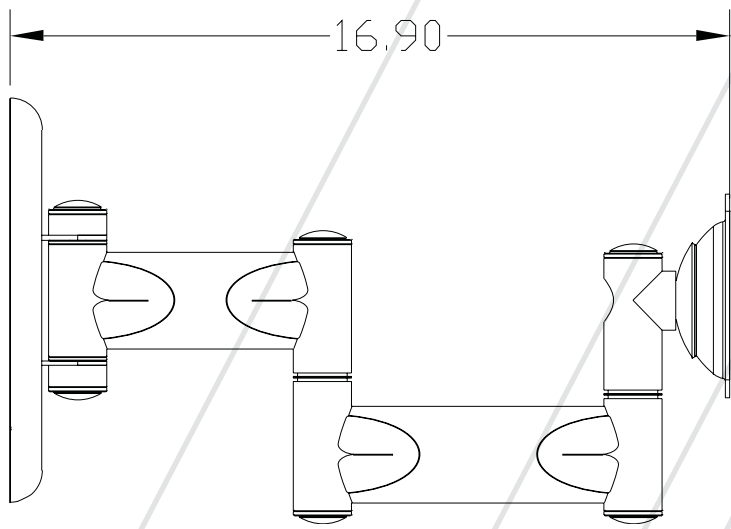

Universal Swingout Arm

The AM2 Universal Swingout Arm fits 17"-40" displays and allows 360° screen rotation. Features include VESA 75/100/200x100mm compatibility.

This revolutionary design features our patented Radial Glide Technology™ which offers smooth tilt adjustment of +/-15°. You can pull your LCD/Plasma up to 17" from the wall and push it back to just under 3.5" off the wall when collapsed. All of your cables can be hidden inside our innovative cable management ports. Plus, it's backed by our industry-leading Lifetime Guarantee.

Features

- Fits displays from 17" - 40"
- VESA 75/100/200x100mm compatible
- 15° tilt up or down
- 180° swing, left and right
- 360° screen rotation
- 3.5"-17" extension from wall
- Cable routing inside arms
- Patented Radial Glide Technology™
- Lifetime Guarantee

AM2 fits 17"-40" LCD/plasma displays

Model: AM2
Retail: \$99.99

Color: Silver

Fits: 17"-40" Displays

Dimensions: 3.9"x10"x10"

Max Load: 50 lbs

UPC: 829973101008

SPECIFICATIONS

AM2 (side view)
Extends up to 17" from surface

AM2 (back view)

AM2 (collapsed view)

*Measurements in inches

PREMIER MOUNTS™
The original holding company
www.mounts.com • 800.368.9700

North America
800.368.9700
800.832.4888 (Fax)