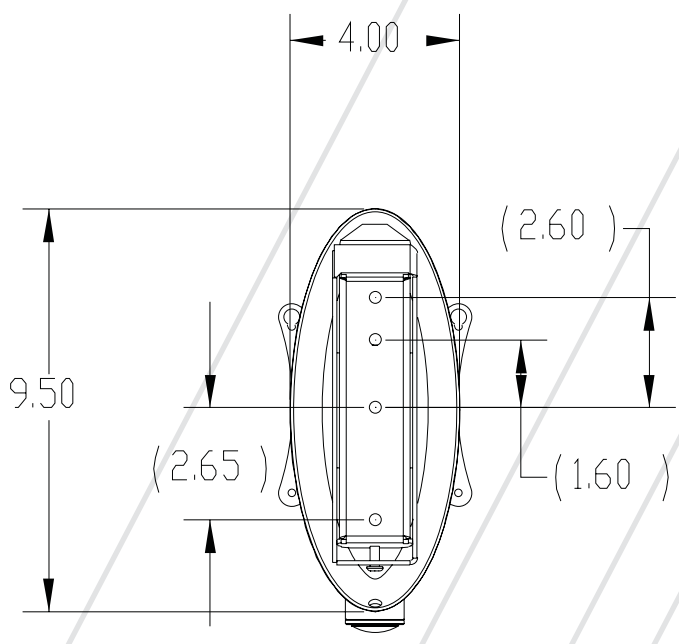

Universal Swingout Arm

The AM2 Universal Swingout Arm fits 17"-40" displays and allows 360° screen rotation. Features include VESA 75/100/200x100mm compatibility.

This revolutionary design features our patented Radial Glide Technology™ which offers smooth tilt adjustment of +/-15°. You can pull your LCD/Plasma up to 17" from the wall and push it back to just under 3.5" off the wall when collapsed. All of your cables can be hidden inside our innovative cable management ports. Plus, it's backed by our industry-leading Lifetime Guarantee.

Features

- Fits displays from 17" - 40"
- VESA 75/100/200x100mm compatible
- 15° tilt up or down
- 180° swing, left and right
- 360° screen rotation
- 3.5"-17" extension from wall
- Cable routing inside arms
- Patented Radial Glide Technology™
- Lifetime Guarantee

AM2 fits 17"-40" LCD/plasma displays

Model: AM2
Retail: \$99.99

Color: Silver

Fits: 17"-40" Displays

Dimensions: 3.9"x10"x10"

Max Load: 50 lbs

UPC: 829973101008

SPECIFICATIONS

AM2 (side view)
Extends up to 17" from surface

AM2 (back view)

AM2 (collapsed view)

*Measurements in inches

PREMIER MOUNTS™
The original holding company
www.mounts.com • 800.368.9700

North America
800.368.9700
800.832.4888 (Fax)