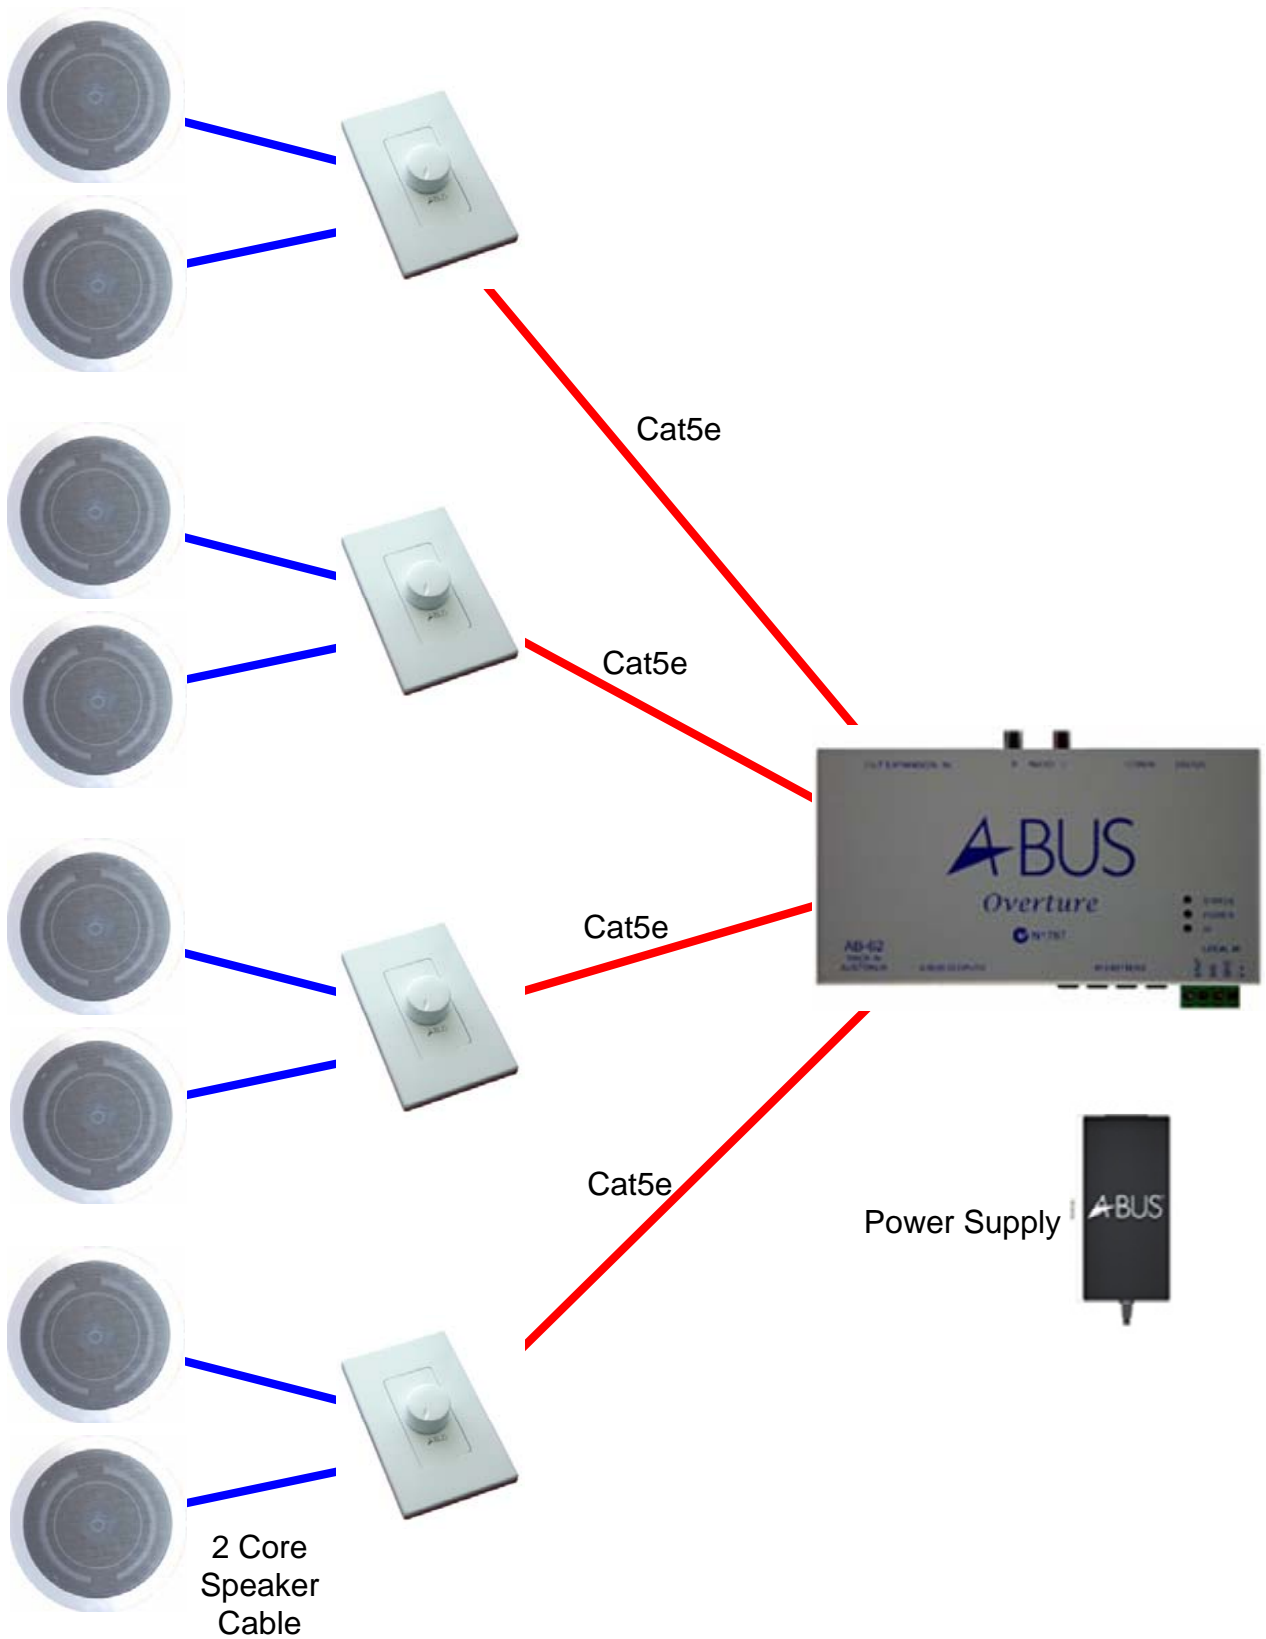

4 Zone Single Source With Rotary Knob Control

Special Back Box
Required for Each Volume
Control